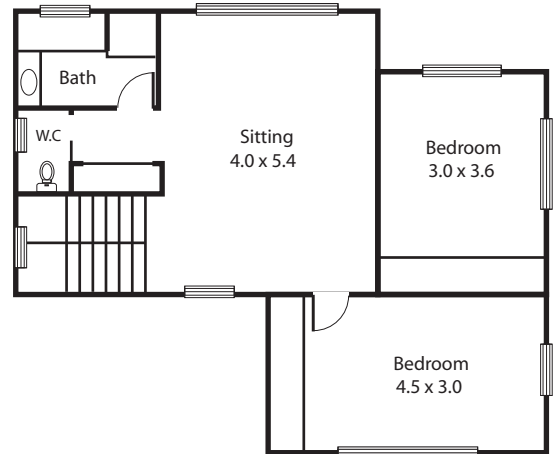

## 37WDS – Hopetown

Size: 17.2 sqs  
Ground floor - 104 sqm. Upper floor - 70 sqm  
Garage: 38sqm