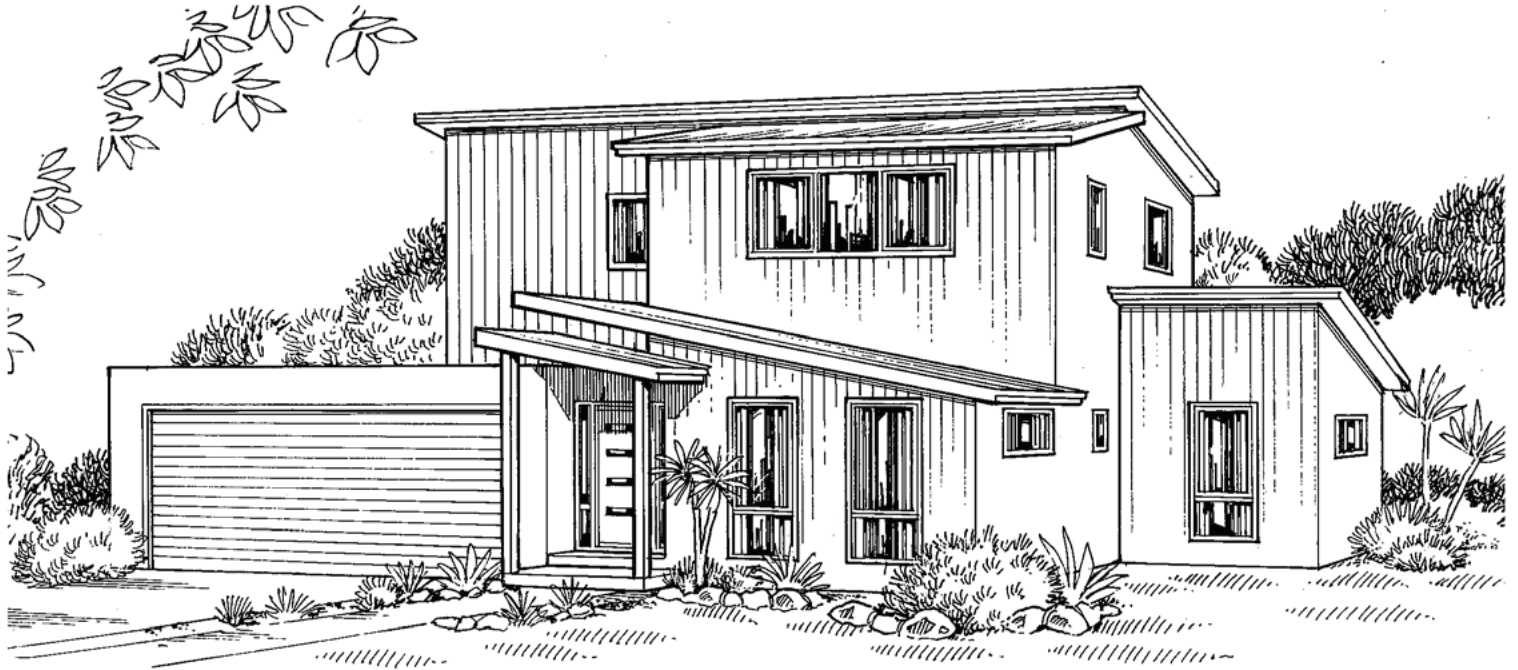

## 37WDS – Hopetown

Size: 17.2 sqs  
Ground floor - 104 sqm. Upper floor - 70 sqm  
Garage: 38sqm