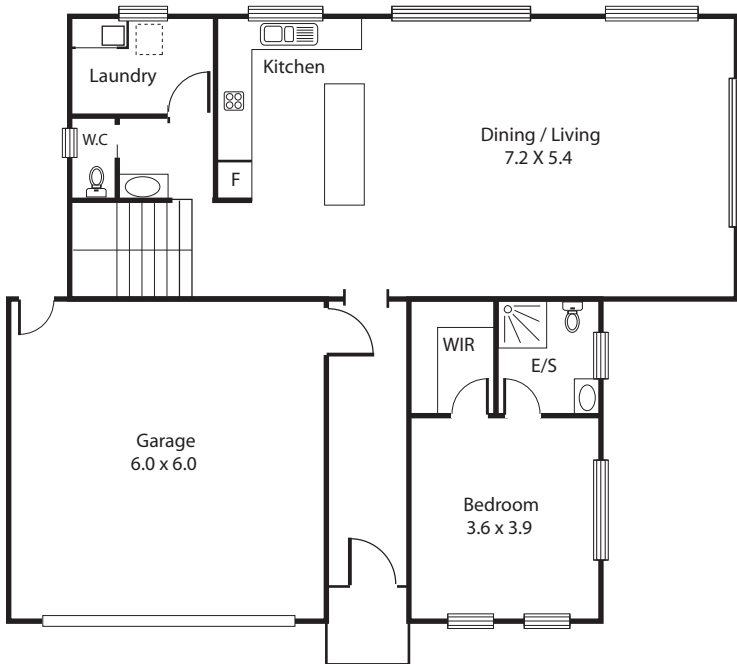

## 37WDS – Hopetown

Size: 17.2 sqs  
Ground floor - 104 sqm. Upper floor - 70 sqm  
Garage: 38sqm