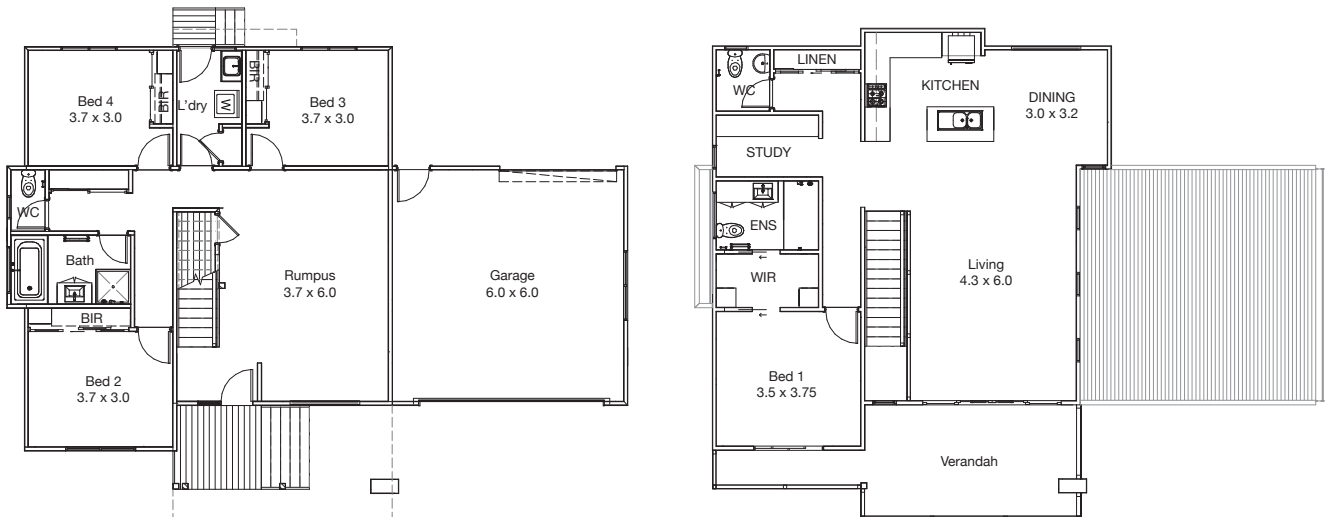

39WDS – Coastal View

(Display Now Open at
77-79 Phillip Island Rd Surf Beach)

NEW DISPLAY
NOW OPEN

Floor plan option 1 – As displayed
Size: 191.23 sqsm/20.59 sqs

39WDS – Coastal View

(Display Now Open at
77–79 Phillip Island Rd Surf Beach)

**NEW DISPLAY
NOW OPEN**

Floor plan option 2

Size: 184 sqsm/18.8 sqs

Floor plan option 3

Size: 176 sqsm/18.9 sqs

Floor plan option 4

Size: 184 sqsm/18.8 sqs