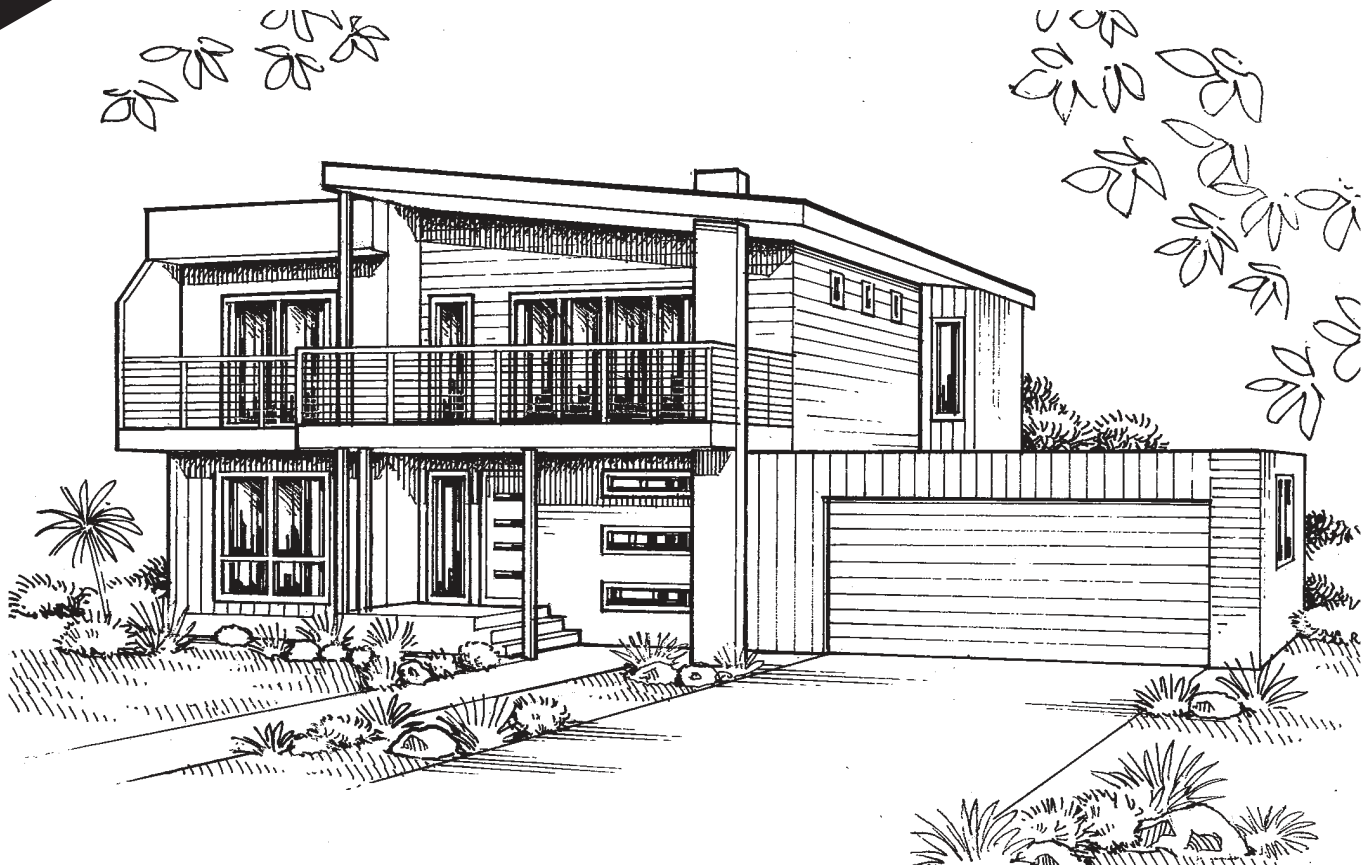

39WDS – Coastal View

(Display Now Open at
77-79 Phillip Island Rd Surf Beach)

NEW DISPLAY
NOW OPEN

Floor plan option 1 – As displayed
Size: 191.23 sqsm/20.59 sqs

39WDS – Coastal View

(Display Now Open at
77–79 Phillip Island Rd Surf Beach)

**NEW DISPLAY
NOW OPEN**

Floor plan option 2

Size: 184 sqsm/18.8 sqs

Floor plan option 3

Size: 176 sqsm/18.9 sqs

Floor plan option 4

Size: 184 sqsm/18.8 sqs