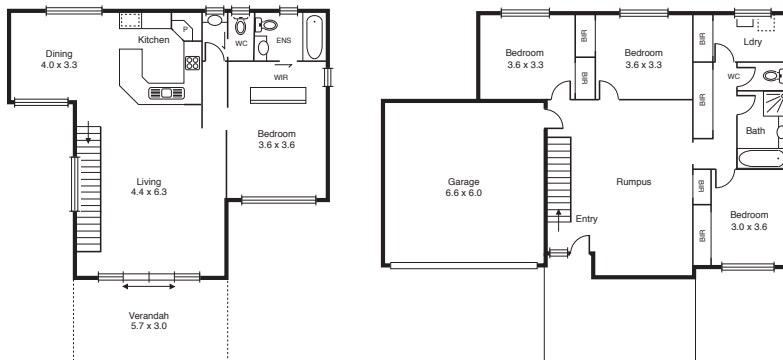

39WDS – Coastal View

(Display Now Open at
77-79 Phillip Island Rd Surf Beach)

NEW DISPLAY
NOW OPEN

Floor plan option 1 – As displayed
Size: 191.23 sqsm/20.59 sqs

39WDS – Coastal View

(Display Now Open at
77–79 Phillip Island Rd Surf Beach)

**NEW DISPLAY
NOW OPEN**

Floor plan option 2

Size: 184 sqsm/18.8 sqs

Floor plan option 3

Size: 176 sqsm/18.9 sqs

Floor plan option 4

Size: 184 sqsm/18.8 sqs