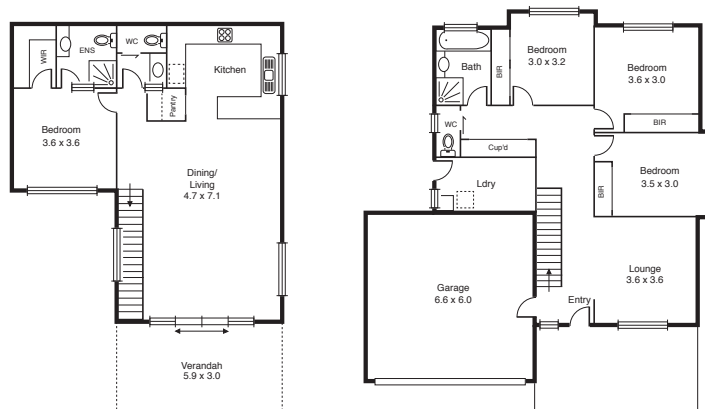

39WDS – Coastal View

(Display Now Open at
77-79 Phillip Island Rd Surf Beach)

NEW DISPLAY
NOW OPEN

Floor plan option 1 – As displayed
Size: 191.23 sqsm/20.59 sqs

39WDS – Coastal View

(Display Now Open at
77–79 Phillip Island Rd Surf Beach)

**NEW DISPLAY
NOW OPEN**

Floor plan option 2

Size: 184 sqsm/18.8 sqs

Floor plan option 3

Size: 176 sqsm/18.9 sqs

Floor plan option 4

Size: 184 sqsm/18.8 sqs