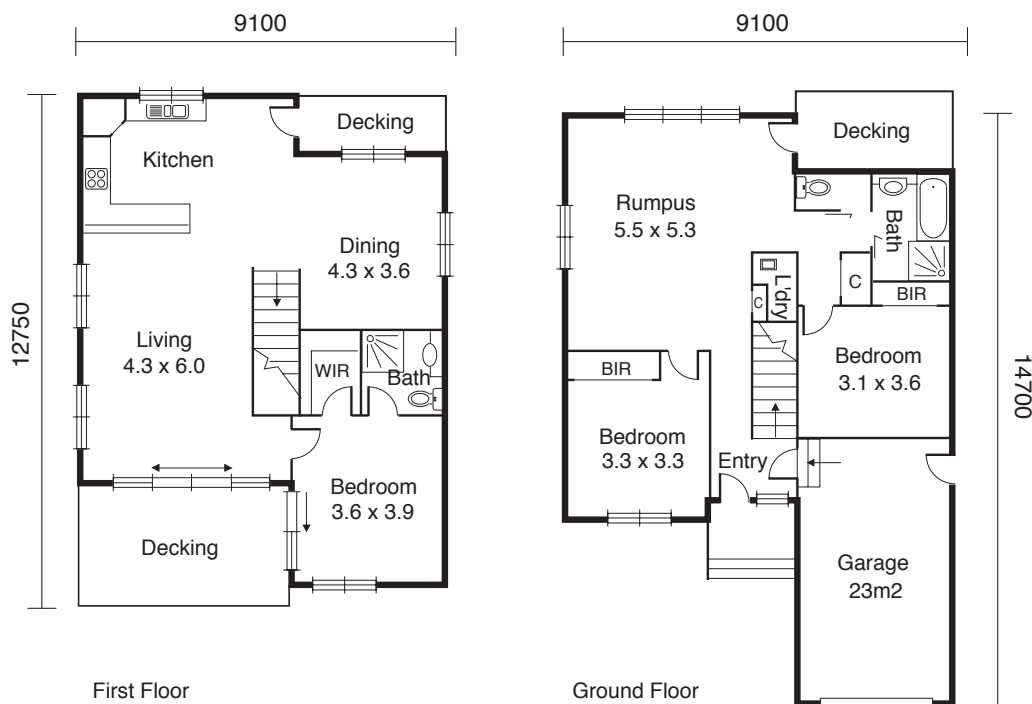

50WDS – Seaview

Ground Floor 76.4m² (8.2sqs)
First Floor 92.6m² (9.9sqs)
Total area 169m² (18.1sqs)