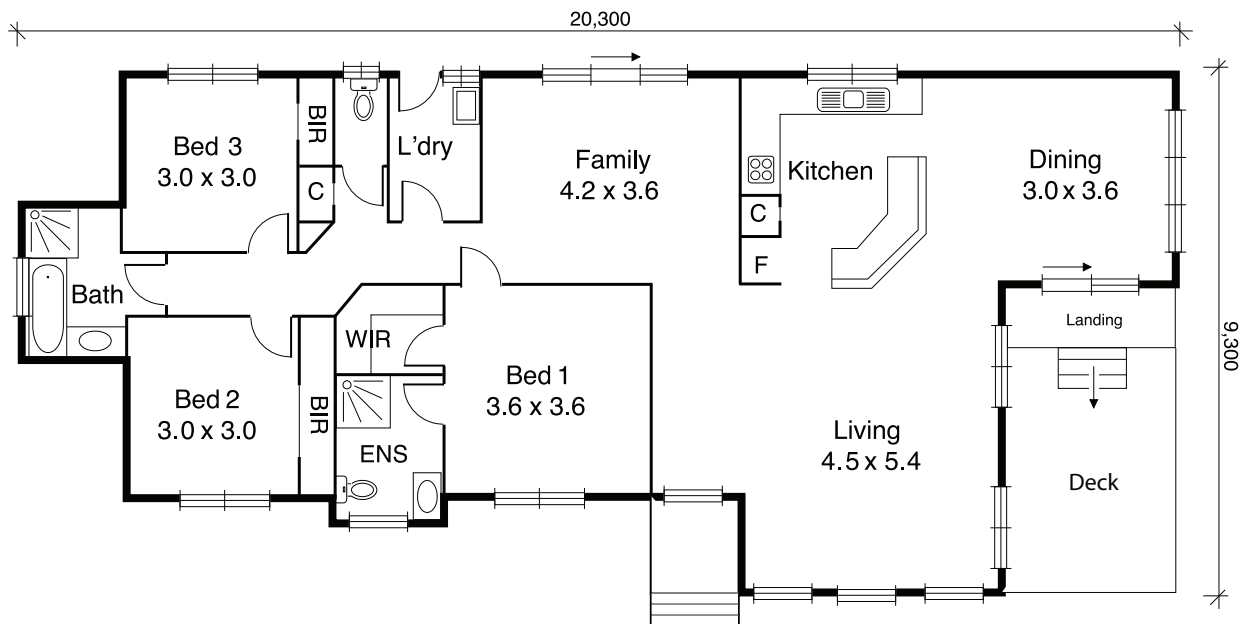

39A – Sunview

as displayed at (77-79 Phillip Island Road Surf Beach)

House size 139.3m² (15sqs)