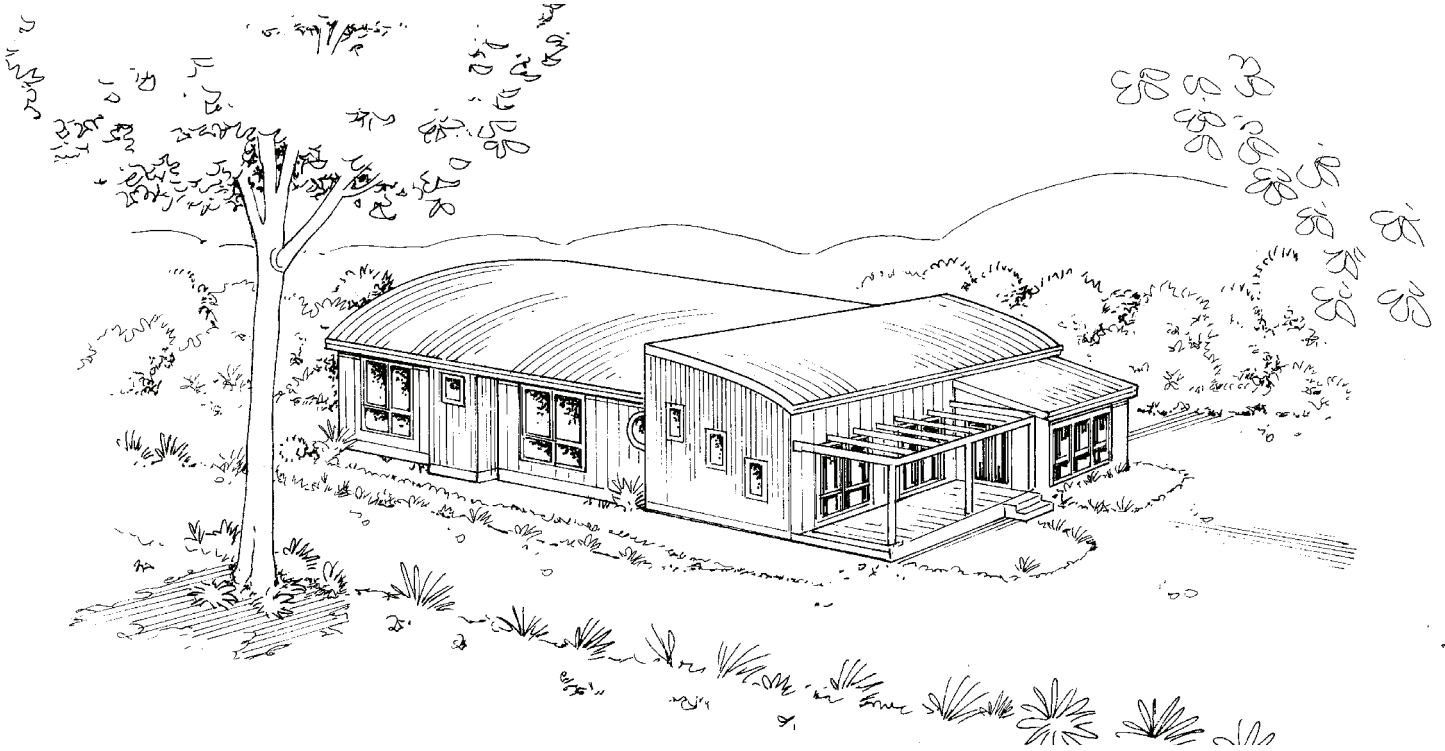

39A – Sunview

as displayed at (77-79 Phillip Island Road Surf Beach)

House size 139.3m² (15sqs)