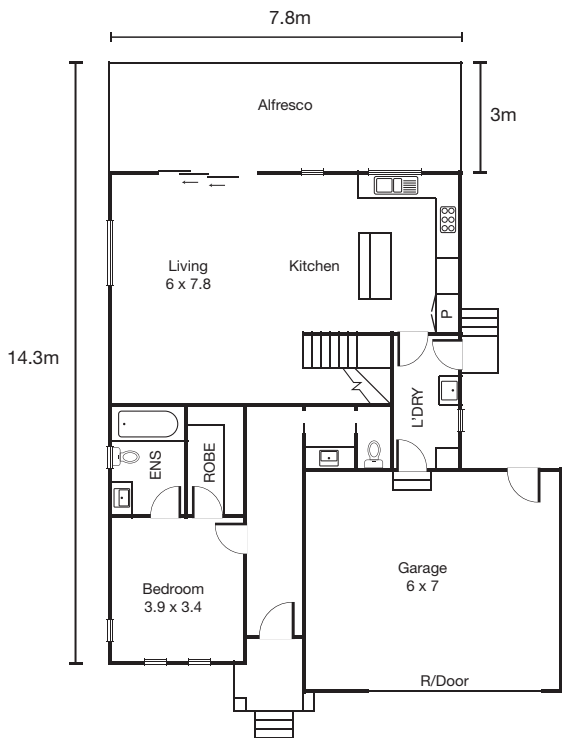

43WDS – Breakwater

Ground Floor

First Floor

© 2014 All rights reserved

Ground Floor: 106.3 sqsm

First Floor: 108 sqsm

Total: 23.1 sqs