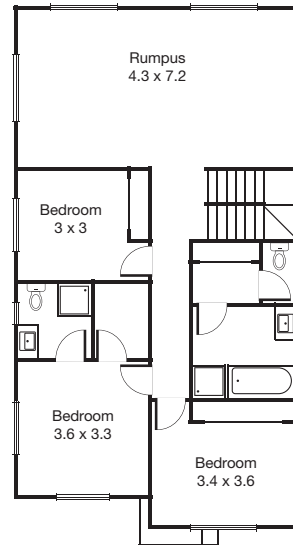

43WDS – Breakwater

Ground Floor

First Floor

© 2014 All rights reserved

Ground Floor: 106.3 sqsm

First Floor: 108 sqsm

Total: 23.1 sqs