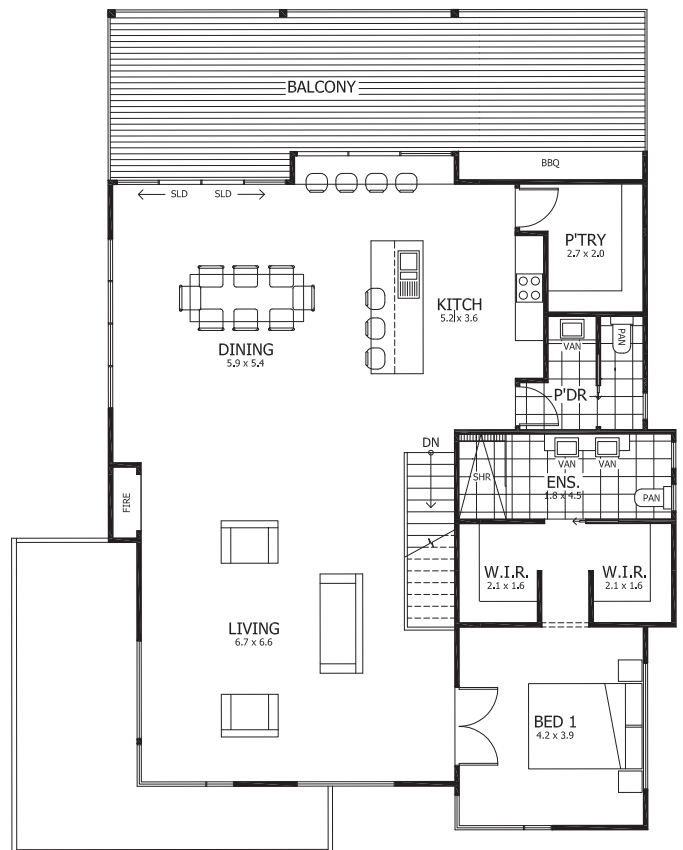

## 47WDS – Arcadia

Ground Floor

Ground Floor: 121.75m<sup>2</sup>

First Floor

First Floor: 151.30m<sup>2</sup>

Total: 273.05m<sup>2</sup> (29.39sq)

© 2014 All rights reserved