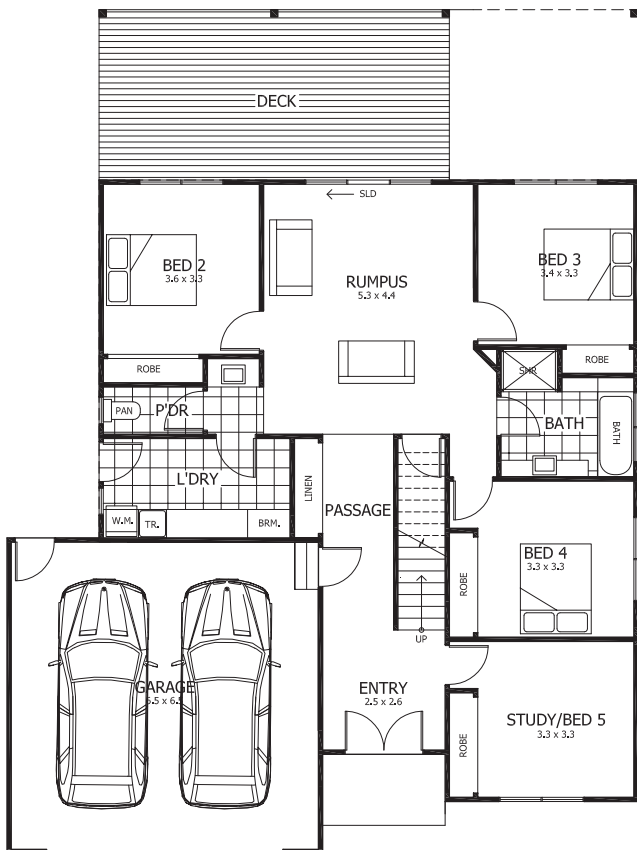

## 47WDS – Arcadia

Ground Floor

Ground Floor: 121.75m<sup>2</sup>

First Floor

First Floor: 151.30m<sup>2</sup>

Total: 273.05m<sup>2</sup> (29.39sq)

© 2014 All rights reserved