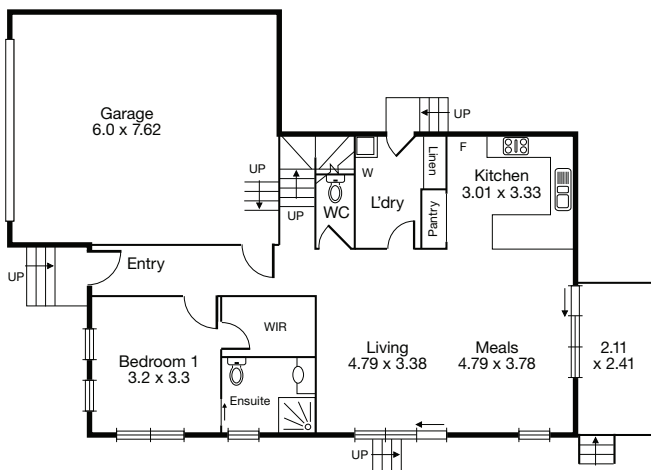

17WDS – Highview

Ground Floor: 86.9sqm / 9sq
 Upper Floor: 86.9sqm / 9sq
 Total Size: 173sqm / 18.7sq
 Garage: 42sqm