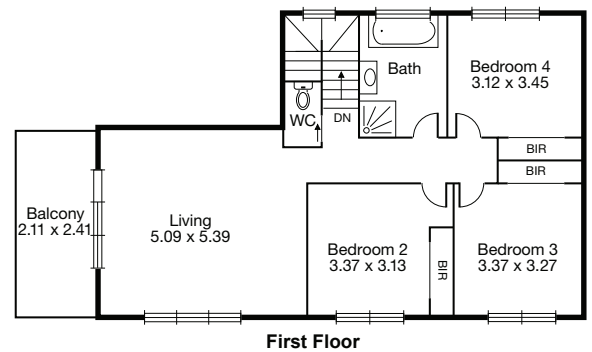

17WDS – Highview

Ground Floor: 86.9sqm / 9sq
 Upper Floor: 86.9sqm / 9sq
 Total Size: 173sqm / 18.7sq
 Garage: 42sqm