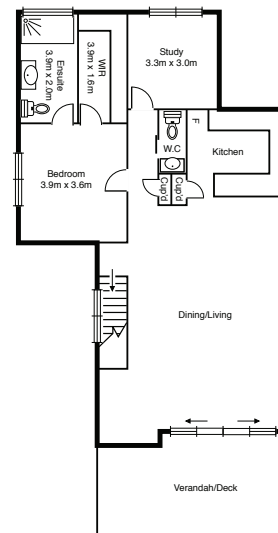

Fairhaven

4
 2
 2.5
 2

Artist Impression

Ground Floor

First Floor

Areas

Ground Floor	101.7sqm
First Floor	113.31sqm
Garage	43.1sqm
Deck/Alfresco	33.6sqm
Portico	4.5sqm
Total	296.25sqm

Exterior Width	13.01m
Exterior Length	17.46m
Minimum Block Width	16.50m
Minimum Block Length	21.50m