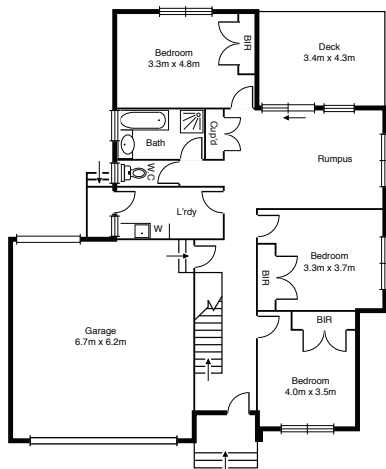

Fairhaven

4
 2
 2.5
 2

Artist Impression

Ground Floor

First Floor

Areas

Ground Floor	101.7sqm
First Floor	113.31sqm
Garage	43.1sqm
Deck/Alfresco	33.6sqm
Portico	4.5sqm
Total	296.25sqm

Exterior Width	13.01m
Exterior Length	17.46m
Minimum Block Width	16.50m
Minimum Block Length	21.50m