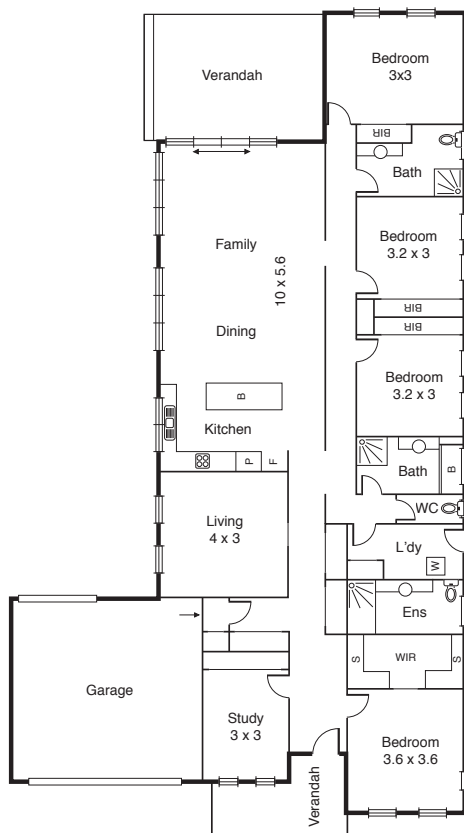

Remo

4
 2
 3.5
 2

Artist Impression

Areas

Floor Area	217.15sqm
Garage	36sqm
Deck/Alfresco	23.22sqm
Portico	7.55sqm
Total	30.56sq 283.92sqm

Exterior Width	14.65m
Exterior Length	27.09m
Minimum Block Width	18m
Minimum Block Length	31m